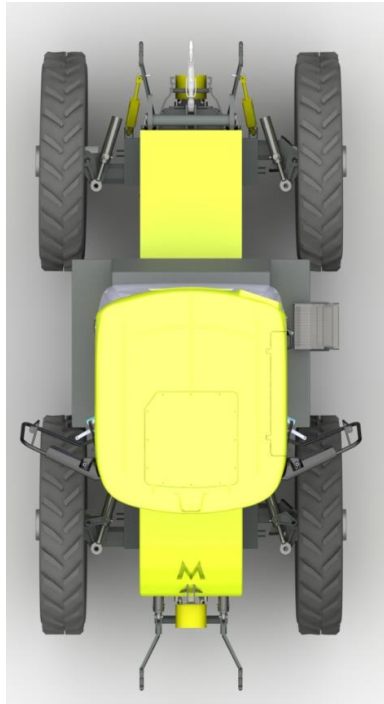

H2Trac

Electric power for sustainable agriculture

H2Trac

H2Trac

E120: electric power for sustainable farming

Unique features:

H2Trac

**Very good sight on front
and back**

**Very good sight on
complete tool in front**

Unique features:

H2Trac

Big wheel angles for rapid cornering

Unique features:

H2Trac

Adjustable axles, all track widths between 2.25 and 3.20 meter.

H2Trac