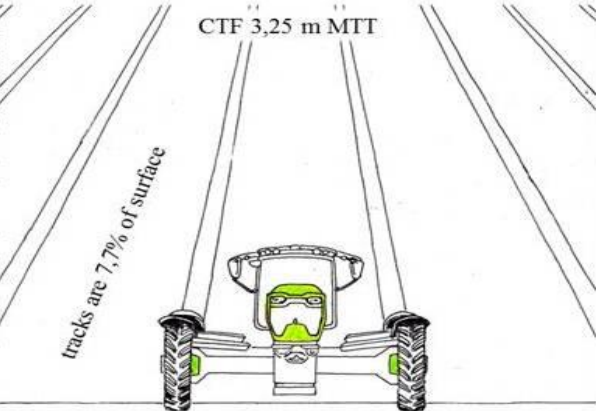

H2Trac

Electric power for sustainable agriculture

H2Trac

H2Trac

E120: electric power for sustainable farming

Unique features:

H2Trac

**Very good sight on front
and back**

**Very good sight on
complete tool in front**

Unique features:

H2Trac

Big wheel angles for rapid cornering

Unique features:

H2Trac

Adjustable axles, all track widths between 2.25 and 3.20 meter.

H2Trac