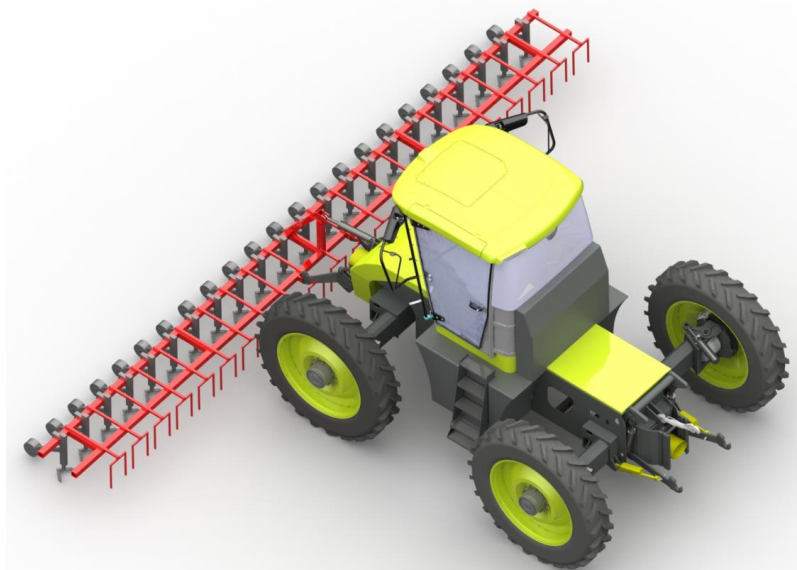

H2Trac

Electric power for sustainable agriculture

H2Trac

H2Trac

E120: electric power for sustainable farming

Unique features:

H2Trac

**Very good sight on front
and back**

**Very good sight on
complete tool in front**

Unique features:

H2Trac

Big wheel angles for rapid cornering

Unique features:

H2Trac

Adjustable axles, all track widths between 2.25 and 3.20 meter.

H2Trac