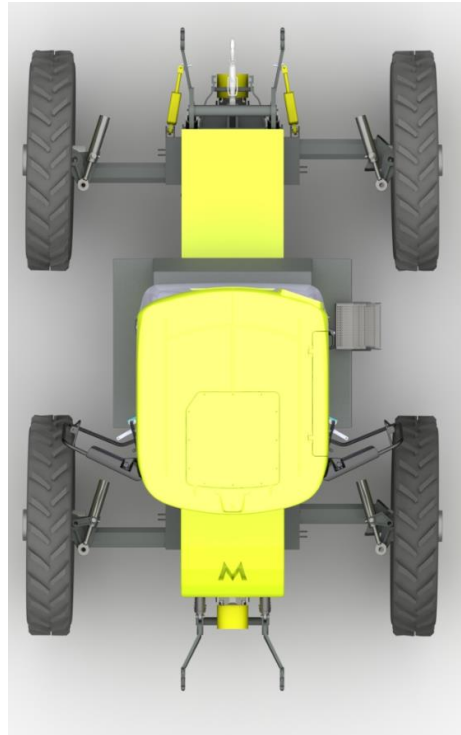

H2Trac

Electric power for sustainable agriculture

H2Trac

H2Trac

E120: electric power for sustainable farming

Unique features:

H2Trac

**Very good sight on front
and back**

**Very good sight on
complete tool in front**

Unique features:

H2Trac

Big wheel angles for rapid cornering

Unique features:

H2Trac

Adjustable axles, all track widths between 2.25 and 3.20 meter.

H2Trac