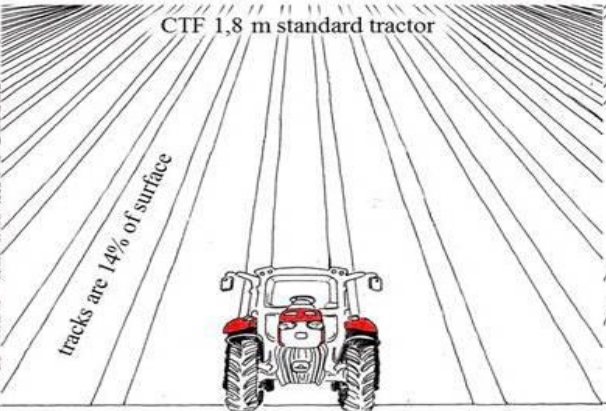

H2Trac

Electric power for sustainable agriculture

H2Trac

H2Trac

E120: electric power for sustainable farming

Unique features:

H2Trac

**Very good sight on front
and back**

**Very good sight on
complete tool in front**

Unique features:

H2Trac

Big wheel angles for rapid cornering

Unique features:

H2Trac

Adjustable axles, all track widths between 2.25 and 3.20 meter.

H2Trac