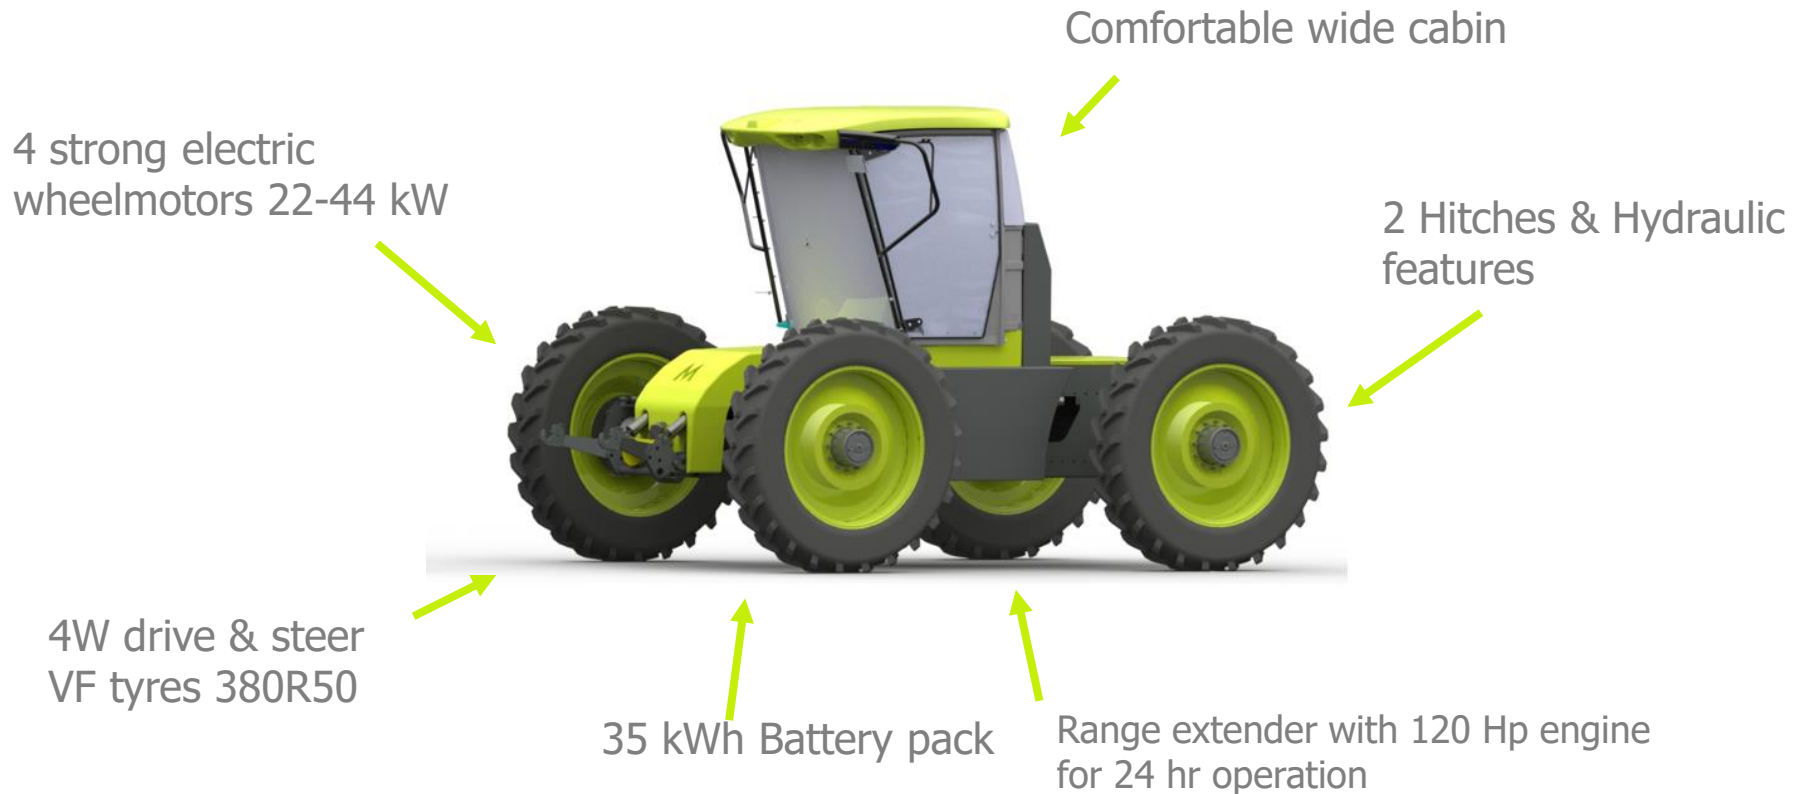

H2Trac

Electric power for sustainable agriculture

H2Trac

H2Trac

E120: electric power for sustainable farming

Unique features:

H2Trac

**Very good sight on front
and back**

**Very good sight on
complete tool in front**

Unique features:

H2Trac

Big wheel angles for rapid cornering

Unique features:

H2Trac

Adjustable axles, all track widths between 2.25 and 3.20 meter.

H2Trac