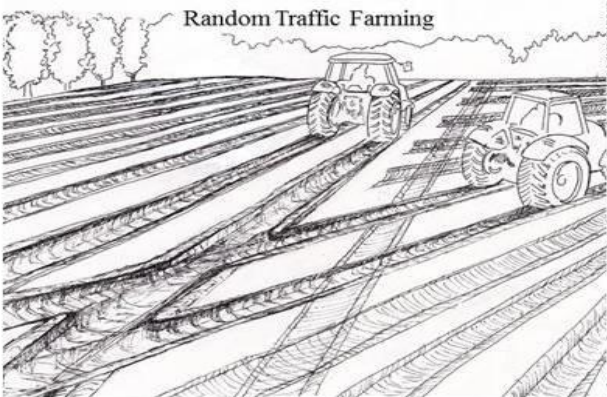

H2Trac

Electric power for sustainable agriculture

H2Trac

H2Trac

E120: electric power for sustainable farming

Unique features:

H2Trac

**Very good sight on front
and back**

**Very good sight on
complete tool in front**

Unique features:

H2Trac

Big wheel angles for rapid cornering

Unique features:

H2Trac

Adjustable axles, all track widths between 2.25 and 3.20 meter.

H2Trac