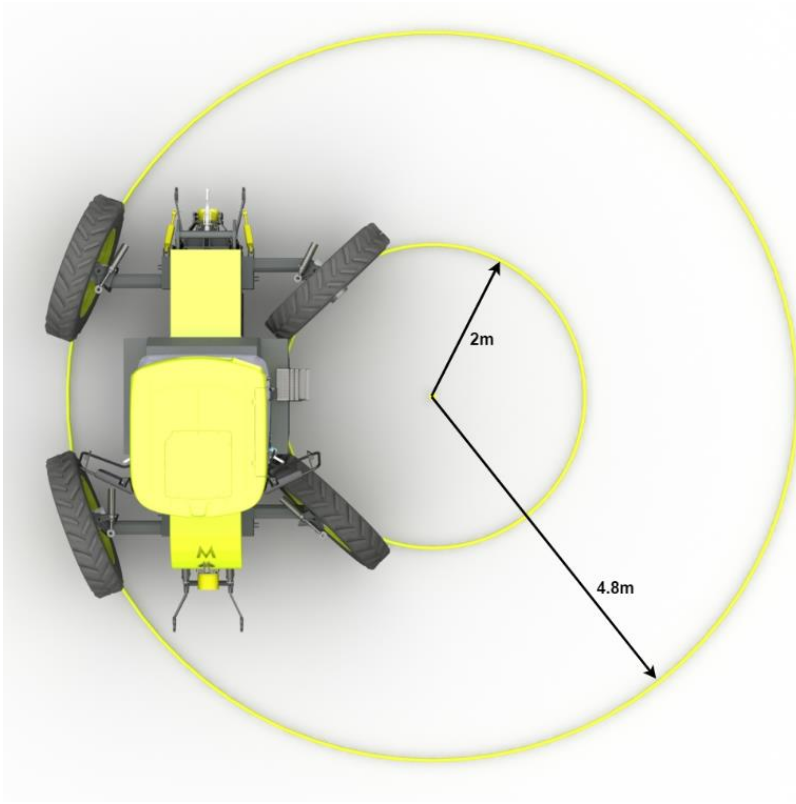

H2Trac

Electric power for sustainable agriculture

H2Trac

H2Trac

E120: electric power for sustainable farming

Unique features:

H2Trac

**Very good sight on front
and back**

**Very good sight on
complete tool in front**

Unique features:

H2Trac

Big wheel angles for rapid cornering

Unique features:

H2Trac

Adjustable axles, all track widths between 2.25 and 3.20 meter.

H2Trac