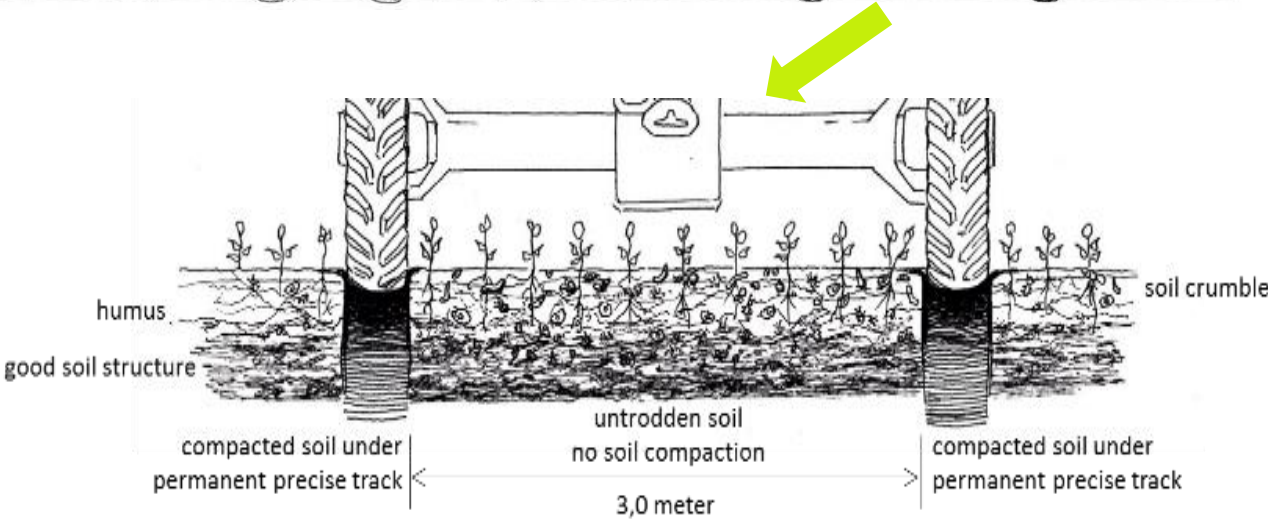

H2Trac

Electric power for sustainable agriculture

H2Trac

H2Trac

E120: electric power for sustainable farming

Unique features:

H2Trac

**Very good sight on front
and back**

**Very good sight on
complete tool in front**

Unique features:

H2Trac

Big wheel angles for rapid cornering

Unique features:

H2Trac

Adjustable axles, all track widths between 2.25 and 3.20 meter.

H2Trac