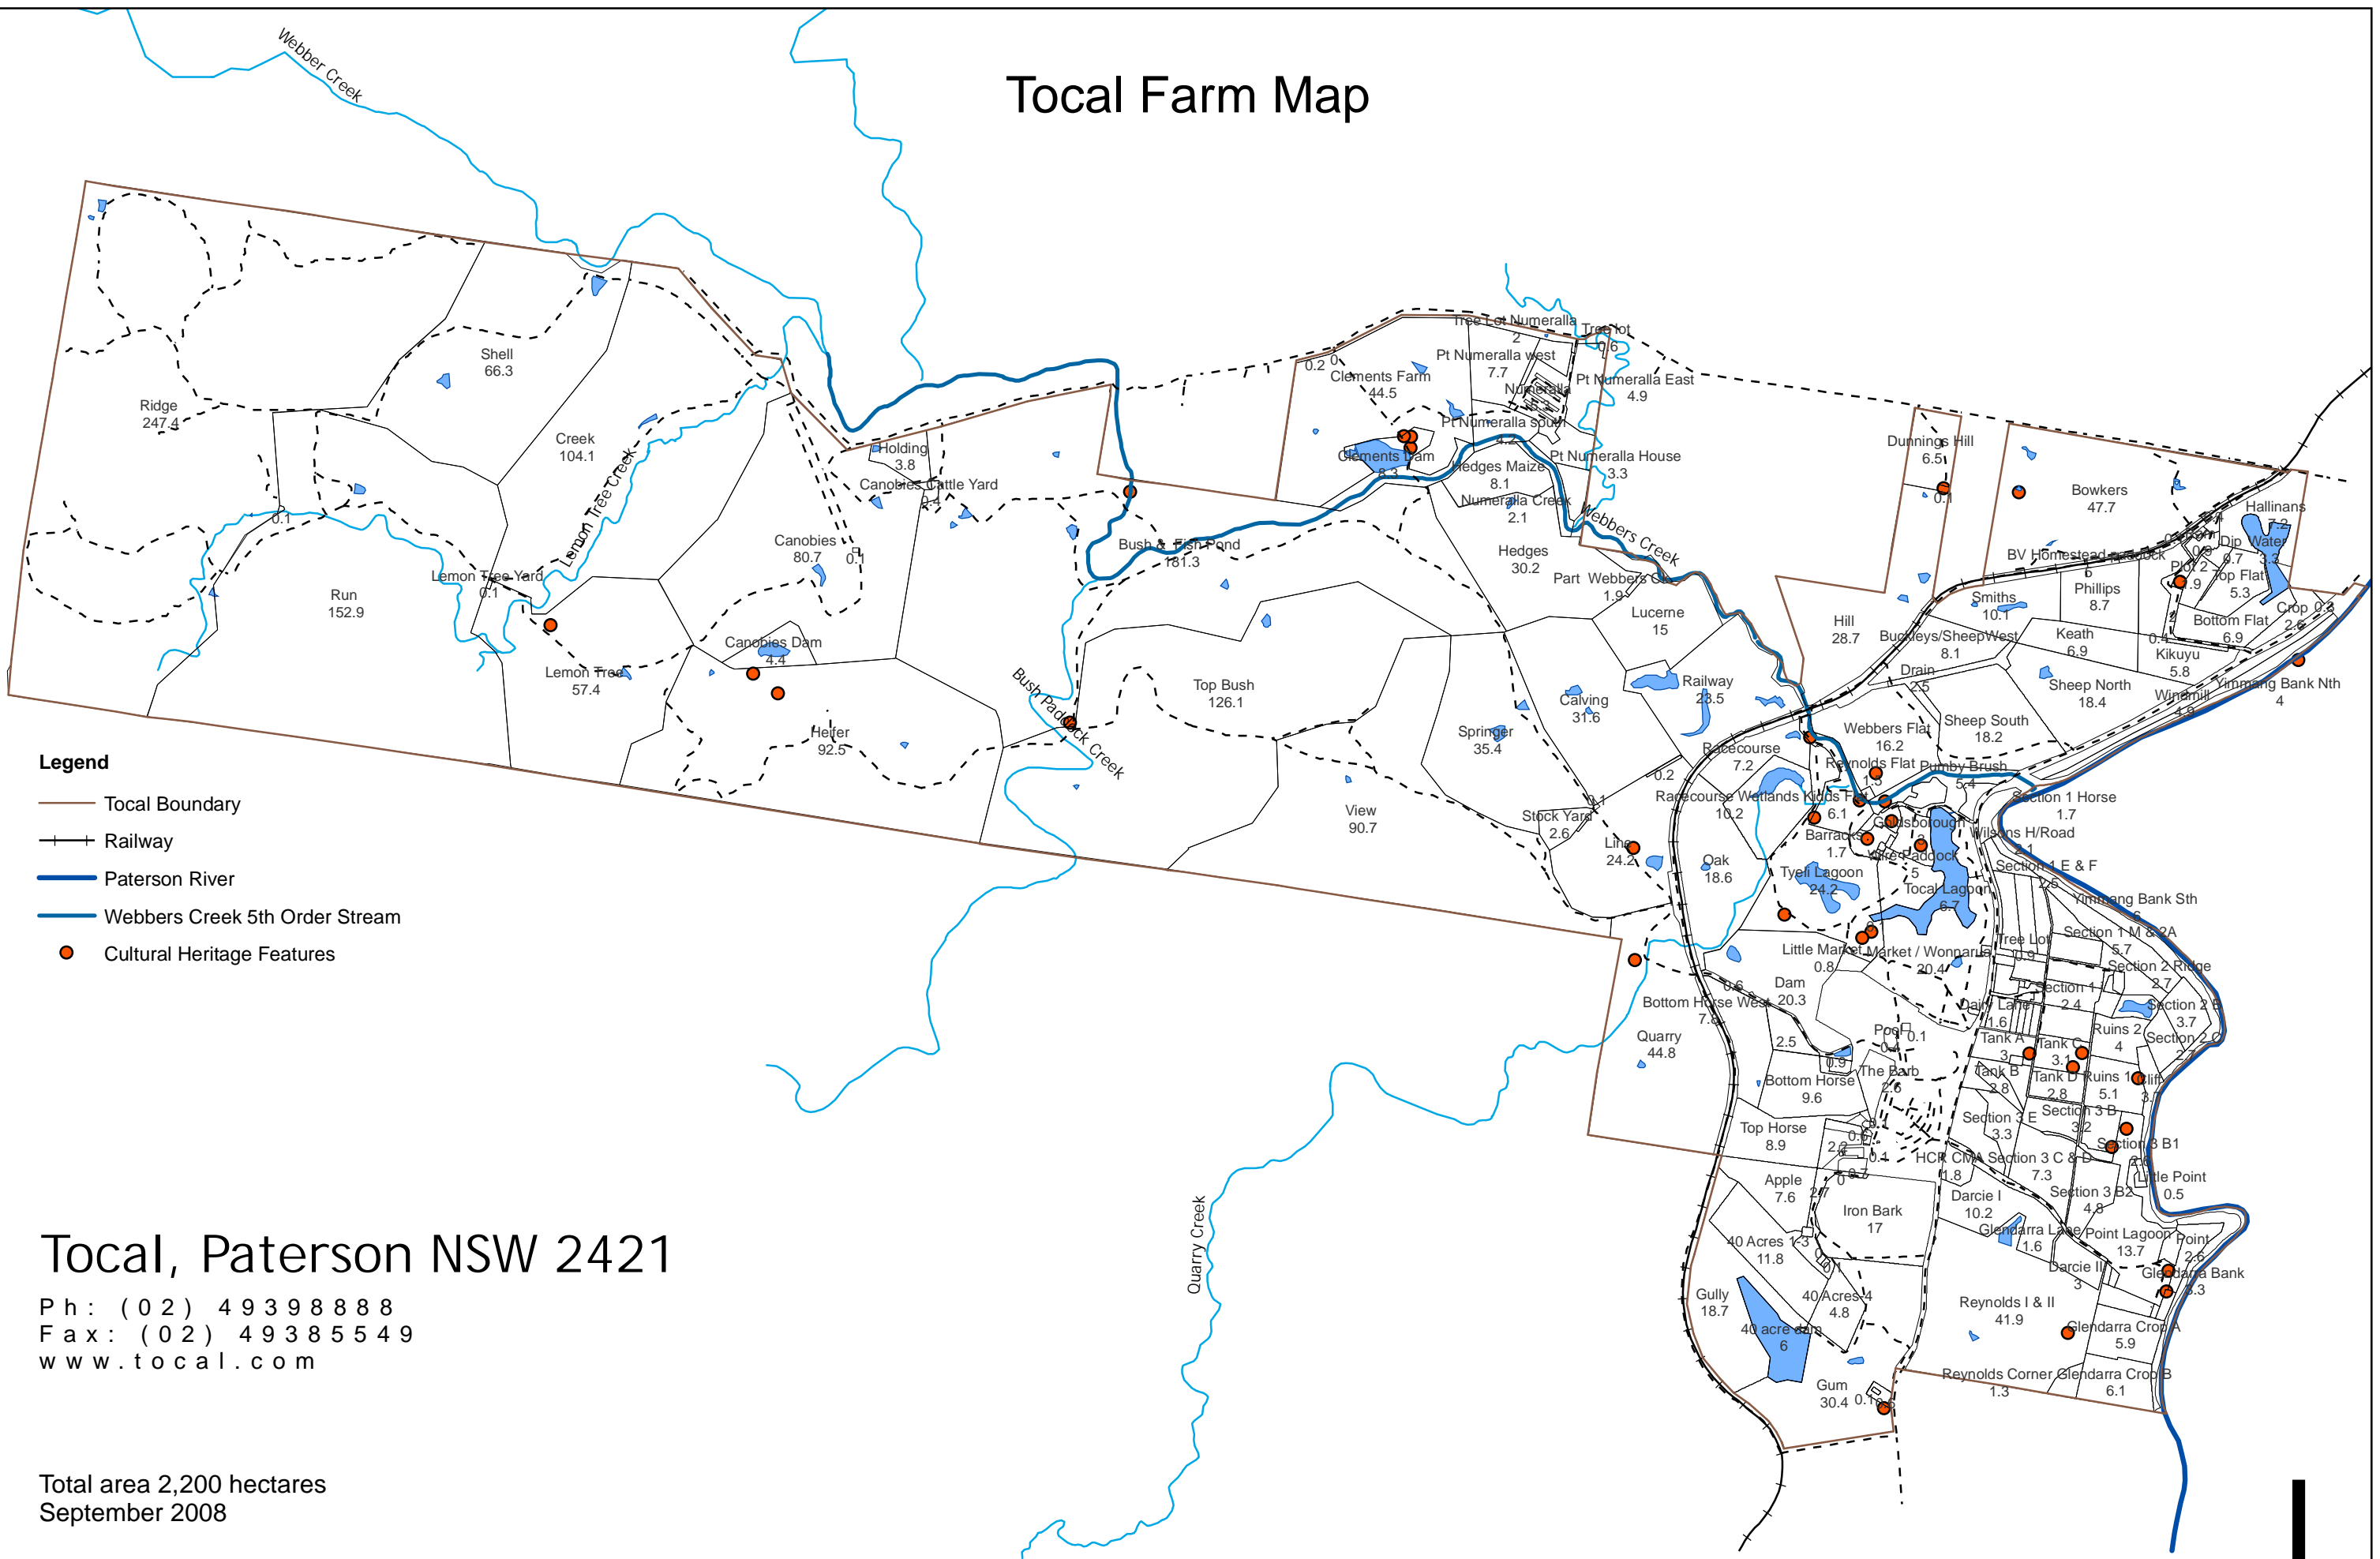

Tocal Farm Map

- Legend**
- Tocal Boundary
 - Railway
 - Paterson River
 - Webbers Creek 5th Order Stream
 - Cultural Heritage Features

Tocal, Paterson NSW 2421

Ph: (02) 49398888
 Fax: (02) 49385549
 www.tocal.com

Total area 2,200 hectares
 September 2008

Nominal paddocks sizes (in hectares)
 See farm plan for more detail
 Fence locations subject to change