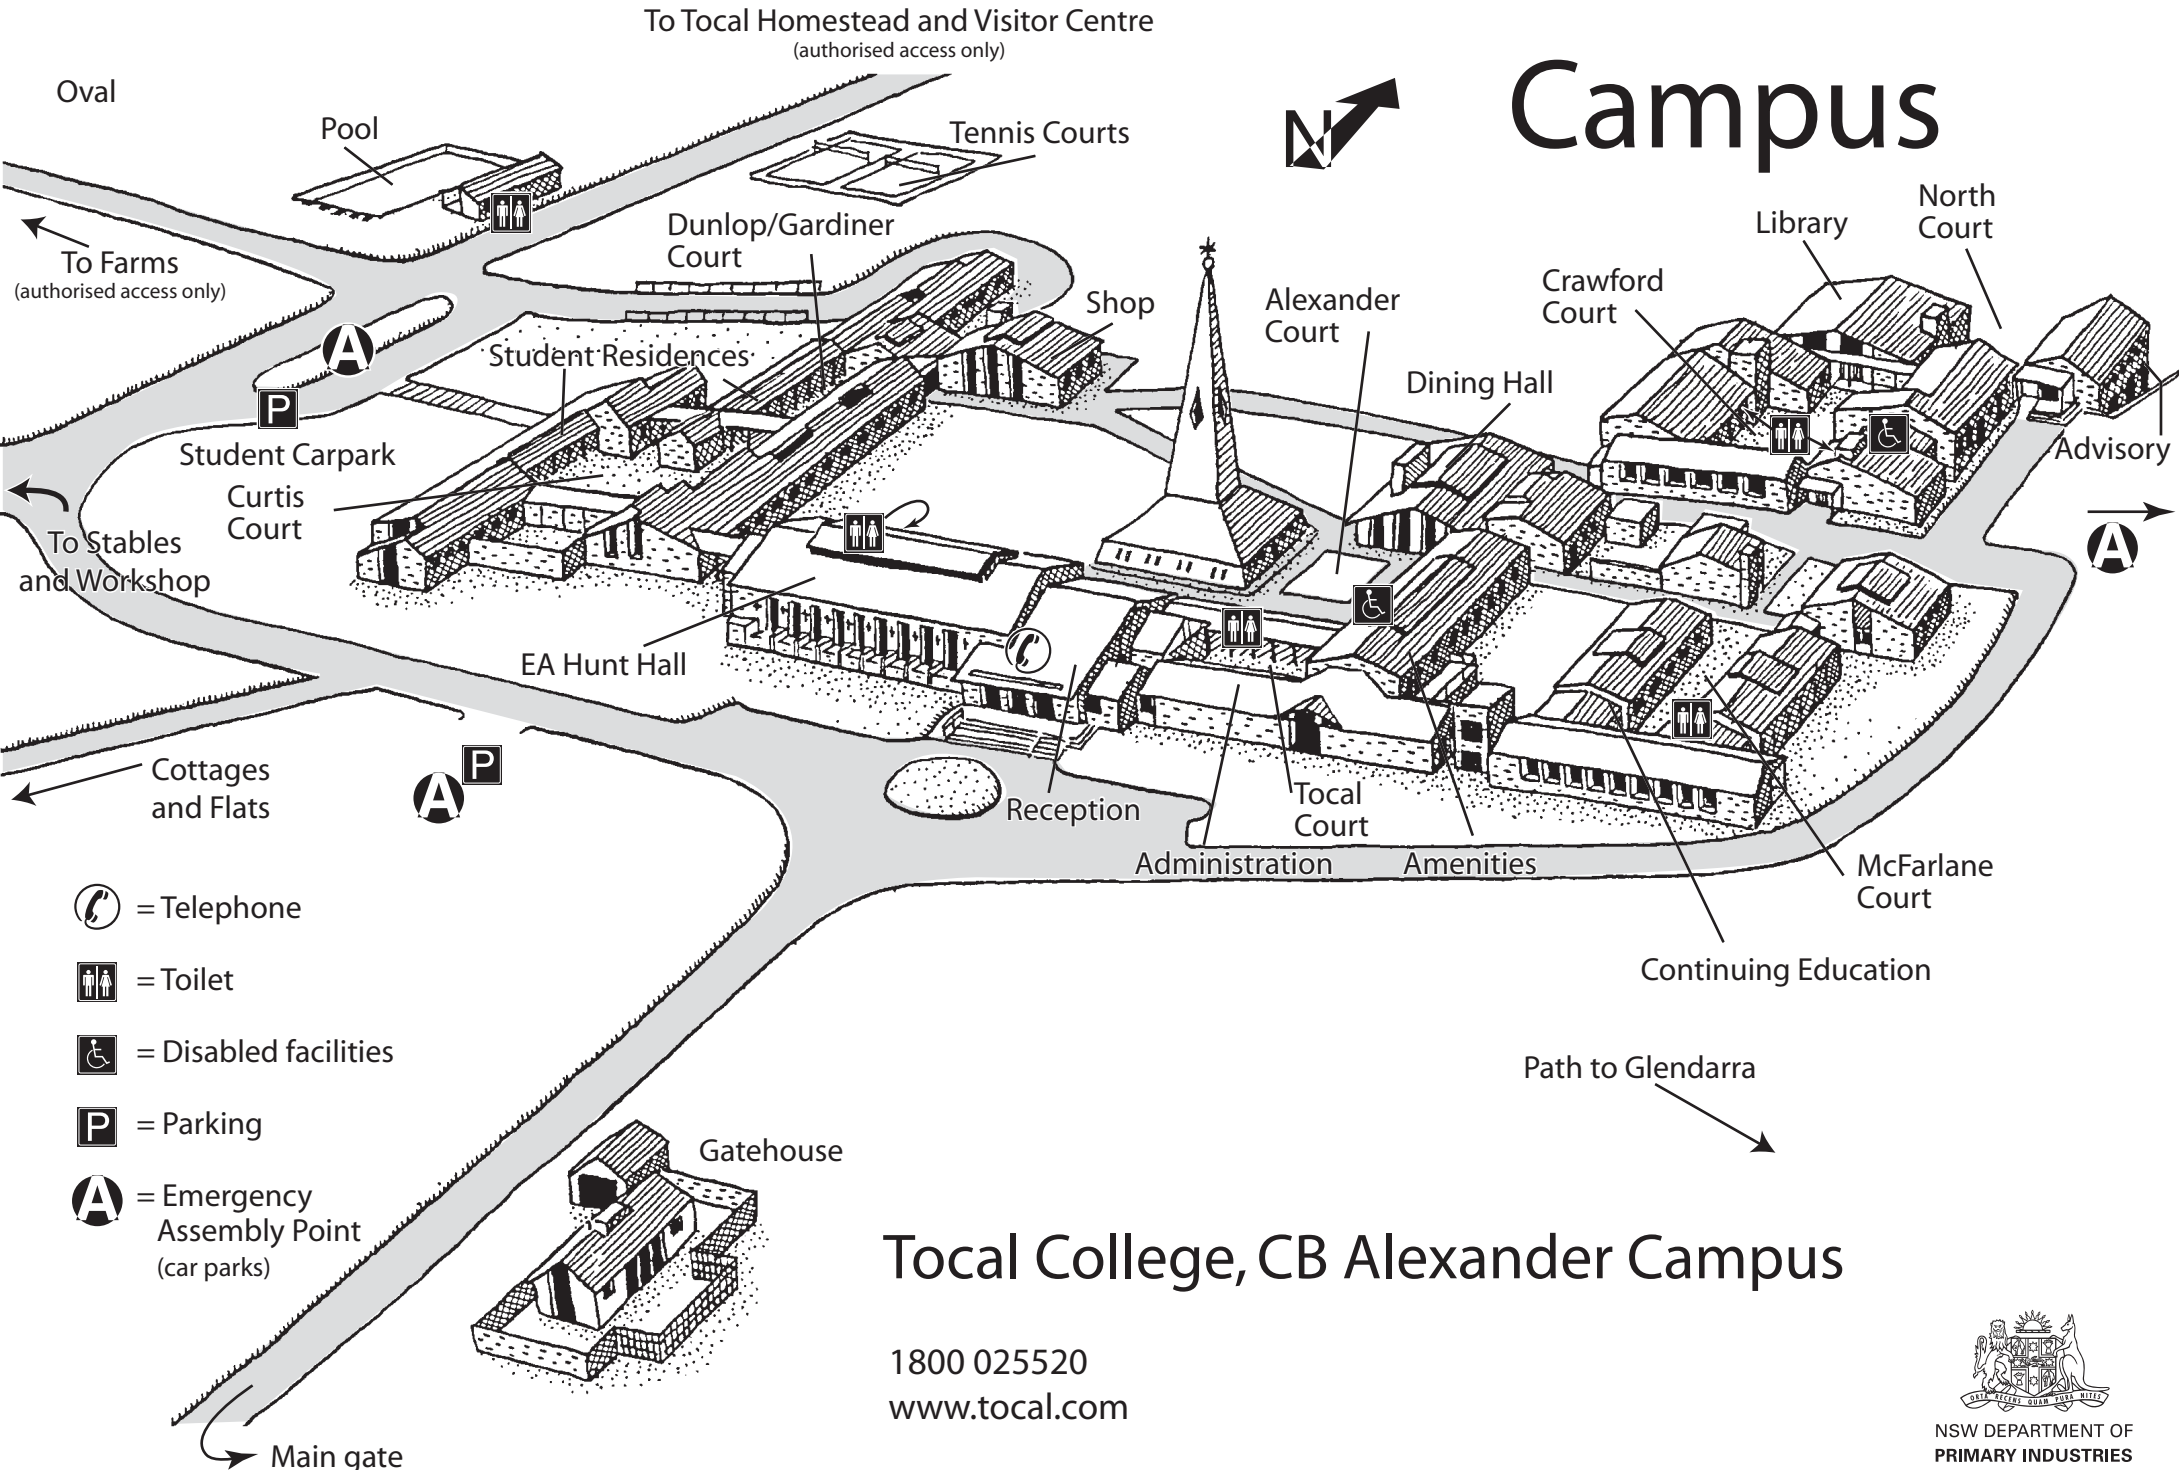

Campus

= Telephone

= Toilet

= Disabled facilities

= Parking

= Emergency Assembly Point (car parks)

Tocal College, CB Alexander Campus

1800 025520
www.tocal.com